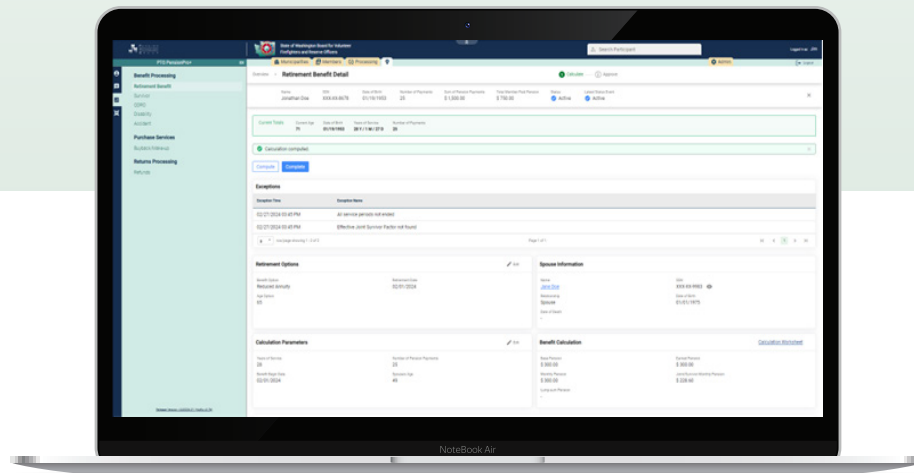

# PENSIONPRO+ FUNCTIONALITY

• MEMBER PROFILE

• WAGES & CONTRIBUTIONS HISTORY

• BENEFITS CALCULATIONS

• DOCUMENT MANAGEMENT

• PAYROLL PROCESSING

• MEMBER SELF-SERVICE PORTAL

• AUDIT HISTORY

• MULTI-FACTOR AUTHENTICATION

• THIRD PARTY INTEGRATIONS

• SINGLE OR MULTI-EMPLOYER CONFIGURABILITY